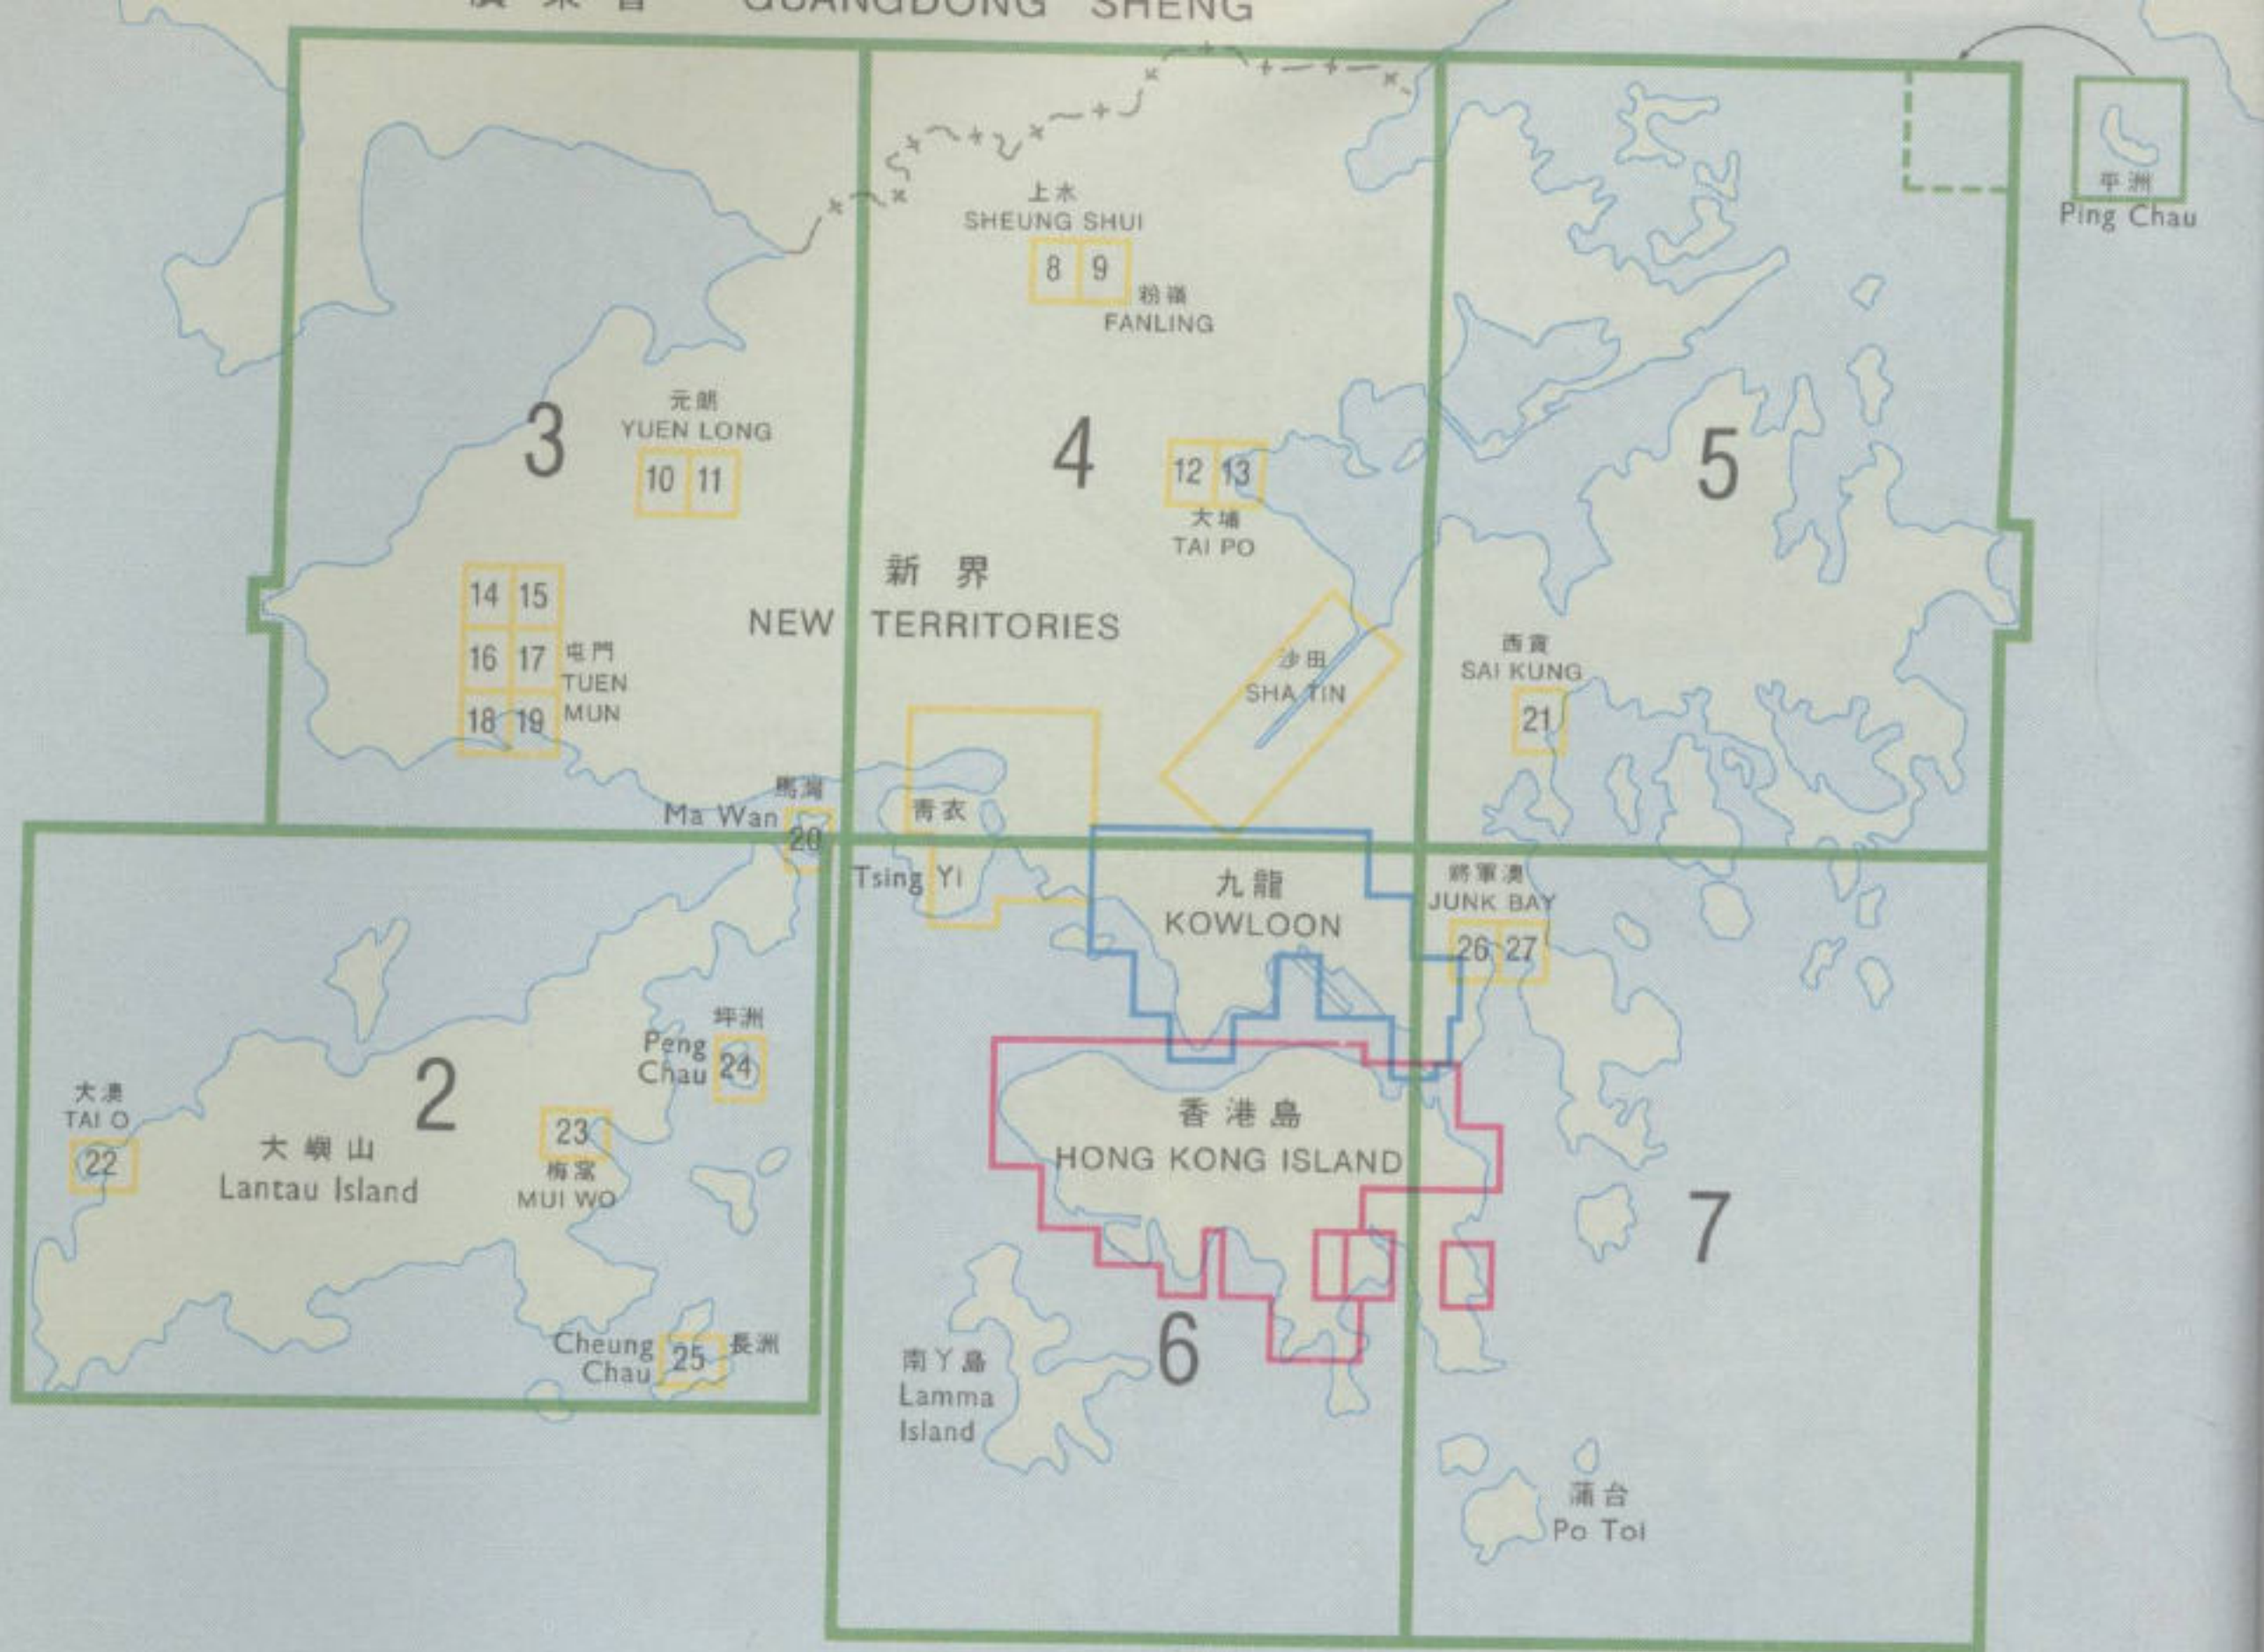

東龍洲
Tung Lung Chau

東龍洲
Tung Lung Chau

東龍洲
Tung Lung Chau

東龍洲
Tung Lung Chau

圖例 LEGEND

-  已建區
Built-up Area
-  耕地
Cultivation
-  郊野公園界限
Country Park Boundary
-  公路幹線
Main Road
-  公路支線
Secondary Roads
-  地下鐵路
Mass Transit Railway
-  九廣鐵路
Kowloon Canton Railway
-  等高線
Contour

114°20' E

CONTENTS 目錄

	PAGE
Explanatory notes	iv
Photograph - The 'Nerve Centre' of Hong Kong	vii
Map of Hong Kong	viii
Key Map	x
Legend	1
Maps - Scale 1:125 000 - Whole Territory (colour code green)	2
Maps - Scale 1:10 000 - New Towns etc. (colour code yellow)	8
Maps - Scale 1:10 000 - Kowloon (colour code blue)	48
Photograph - Kowloon's 'Golden Mile'	65
Maps - Scale 1:10 000 - Hong Kong Island (colour code red)	70
Directory contents	106
Location of map sales centres	239
Map catalogue	240
Notes on Hong Kong	242