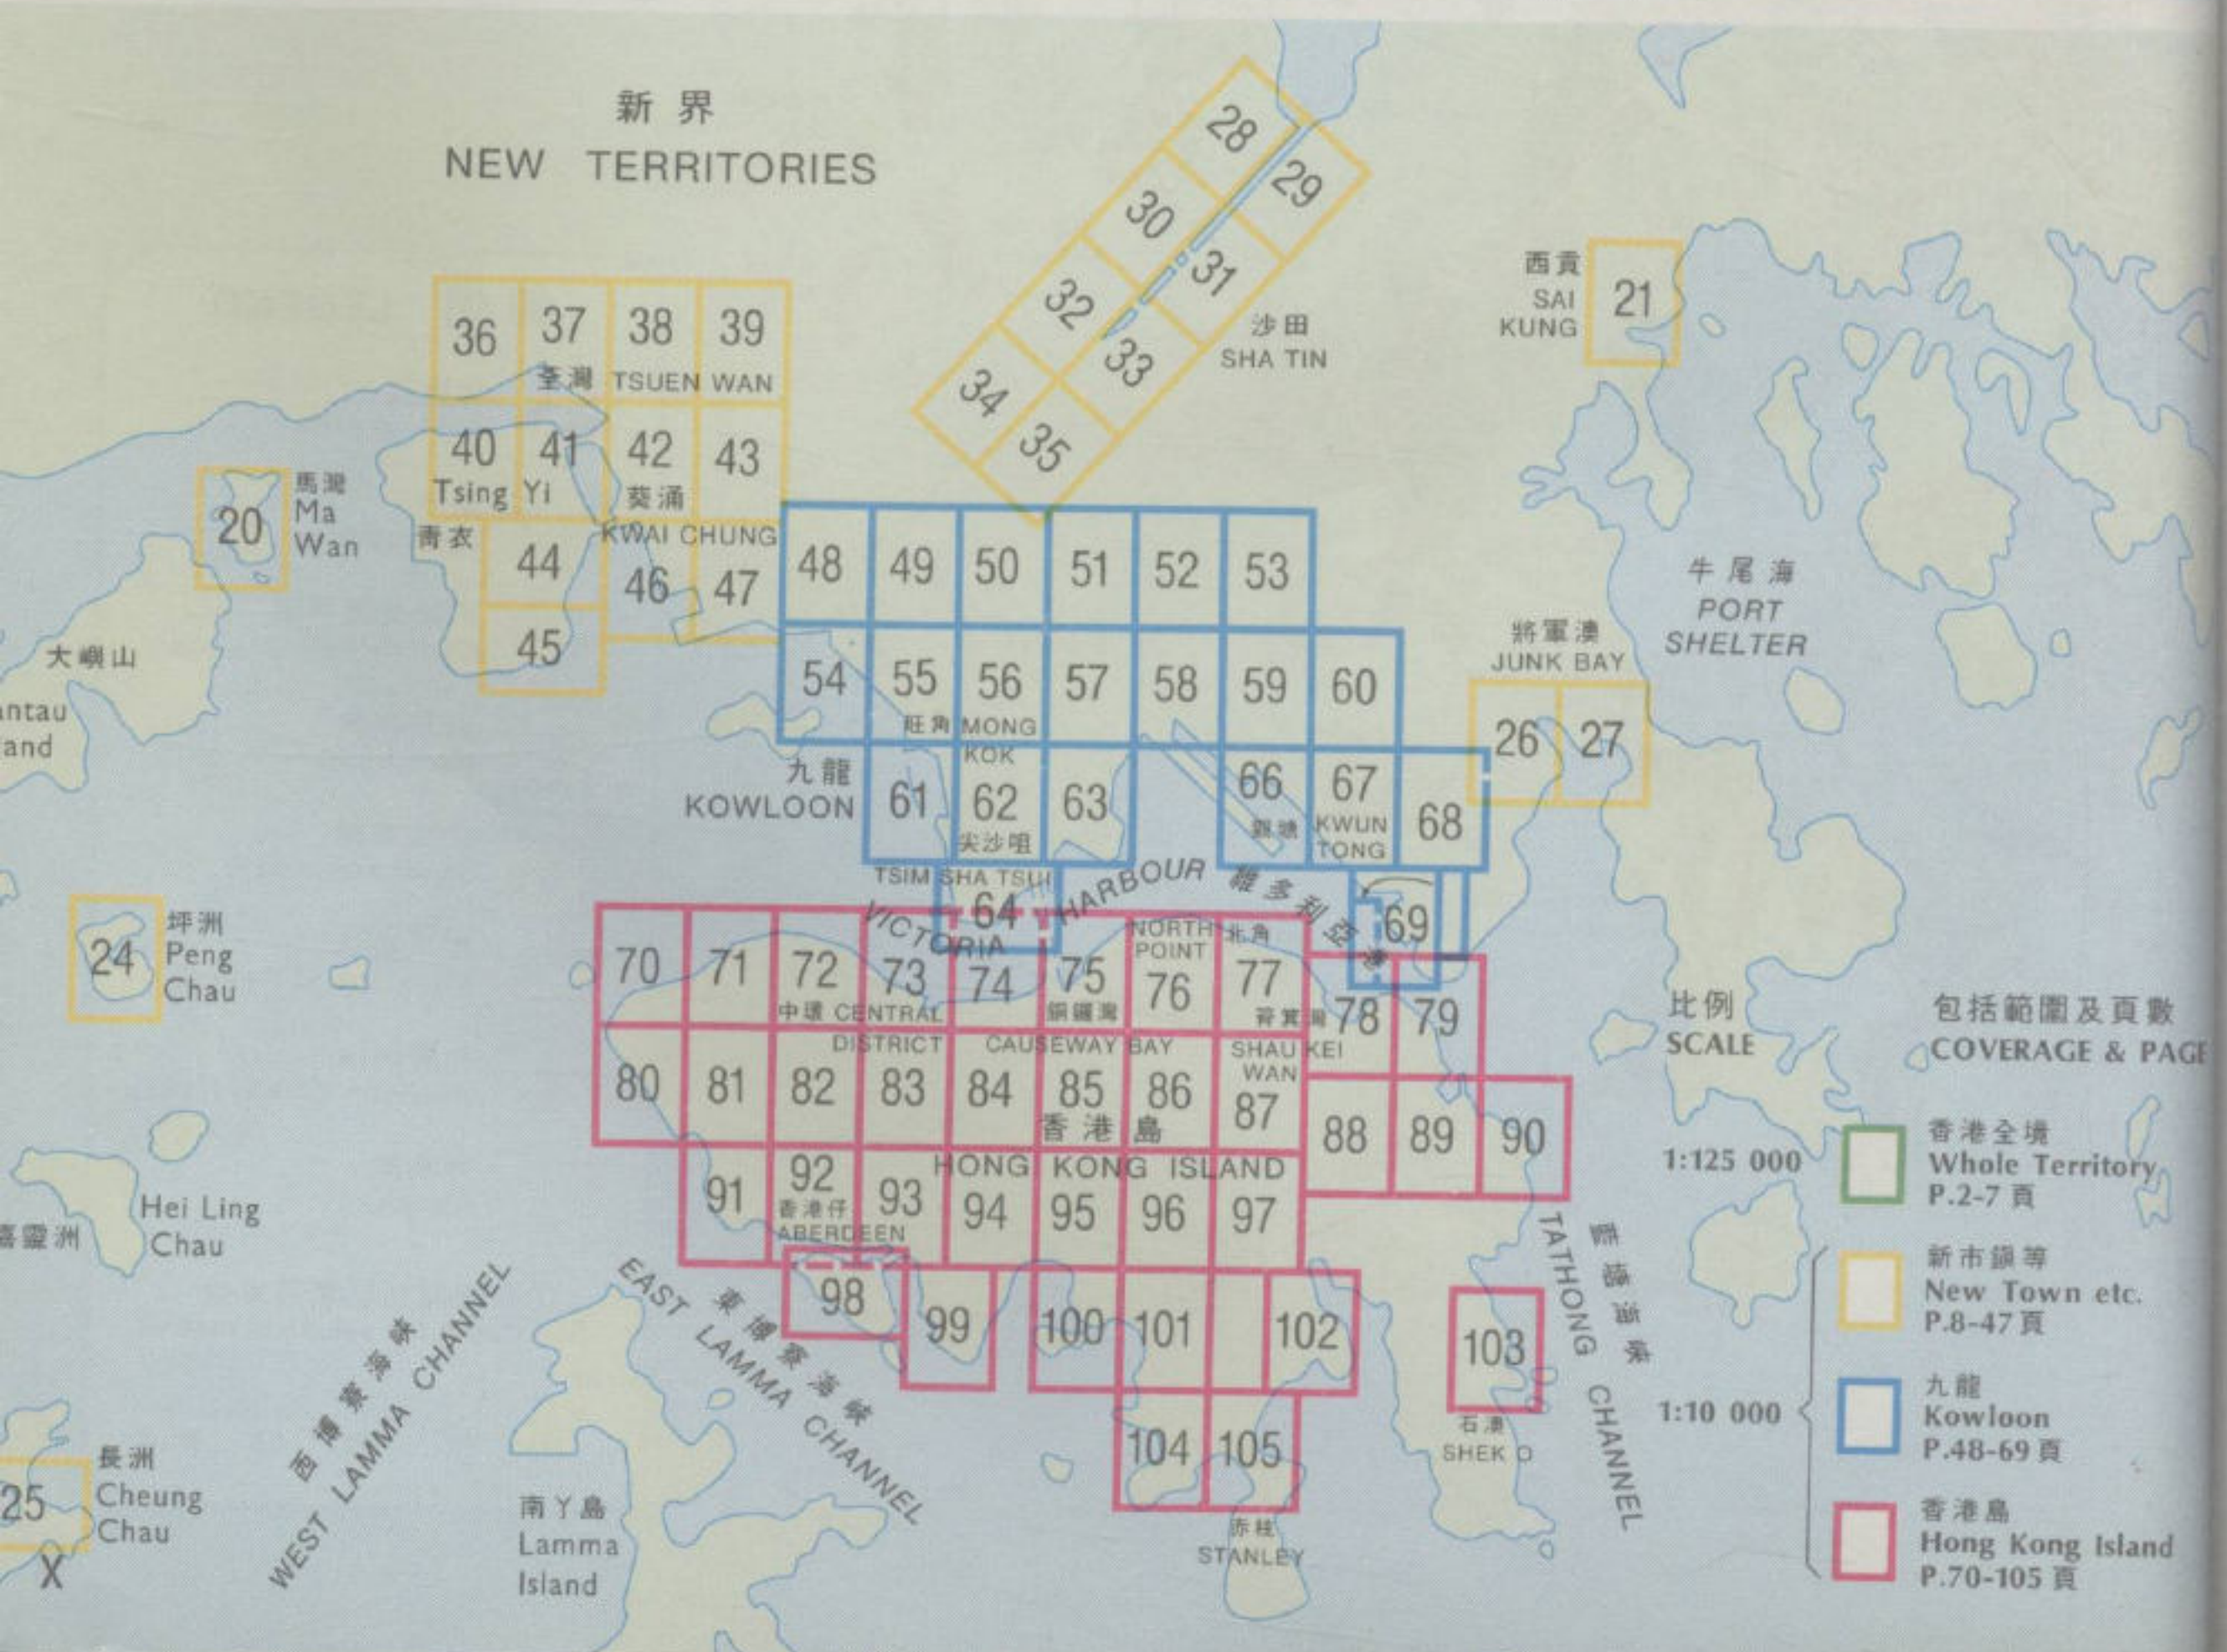

東龍洲
Tung Lung Chau

東龍洲
Tung Lung Chau

東龍洲
Tung Lung Chau

東龍洲
Tung Lung Chau

圖例 LEGEND

-  已建區
Built-up Area
-  耕地
Cultivation
-  郊野公園界限
Country Park Boundary
-  公路幹線
Main Road
-  公路支線
Secondary Roads
-  地下鐵路
Mass Transit Railway
-  九廣鐵路
Kowloon Canton Railway
-  等高線
Contour

114°20' E

CONTENTS 目錄

	PAGE
Explanatory notes	iv
Photograph - The 'Nerve Centre' of Hong Kong	vii
Map of Hong Kong	viii
Key Map	x
Legend	1
Maps - Scale 1:125 000 - Whole Territory (colour code green)	2
Maps - Scale 1:10 000 - New Towns etc. (colour code yellow)	8
Maps - Scale 1:10 000 - Kowloon (colour code blue)	48
Photograph - Kowloon's 'Golden Mile'	65
Maps - Scale 1:10 000 - Hong Kong Island (colour code red)	70
Directory contents	106
Location of map sales centres	239
Map catalogue	240
Notes on Hong Kong	242