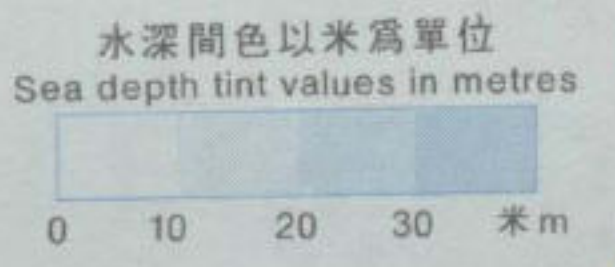

114°20' E

CONTENTS 目錄

	PAGE
Explanatory notes	iv
Photograph - The 'Nerve Centre' of Hong Kong	vii
Map of Hong Kong	viii
Key Map	x
Legend	1
Maps - Scale 1:125 000 - Whole Territory (colour code green)	2
Maps - Scale 1:10 000 - New Towns etc. (colour code yellow)	8
Maps - Scale 1:10 000 - Kowloon (colour code blue)	48
Photograph - Kowloon's 'Golden Mile'	65
Maps - Scale 1:10 000 - Hong Kong Island (colour code red)	70
Directory contents	106
Location of map sales centres	239
Map catalogue	240
Notes on Hong Kong	242