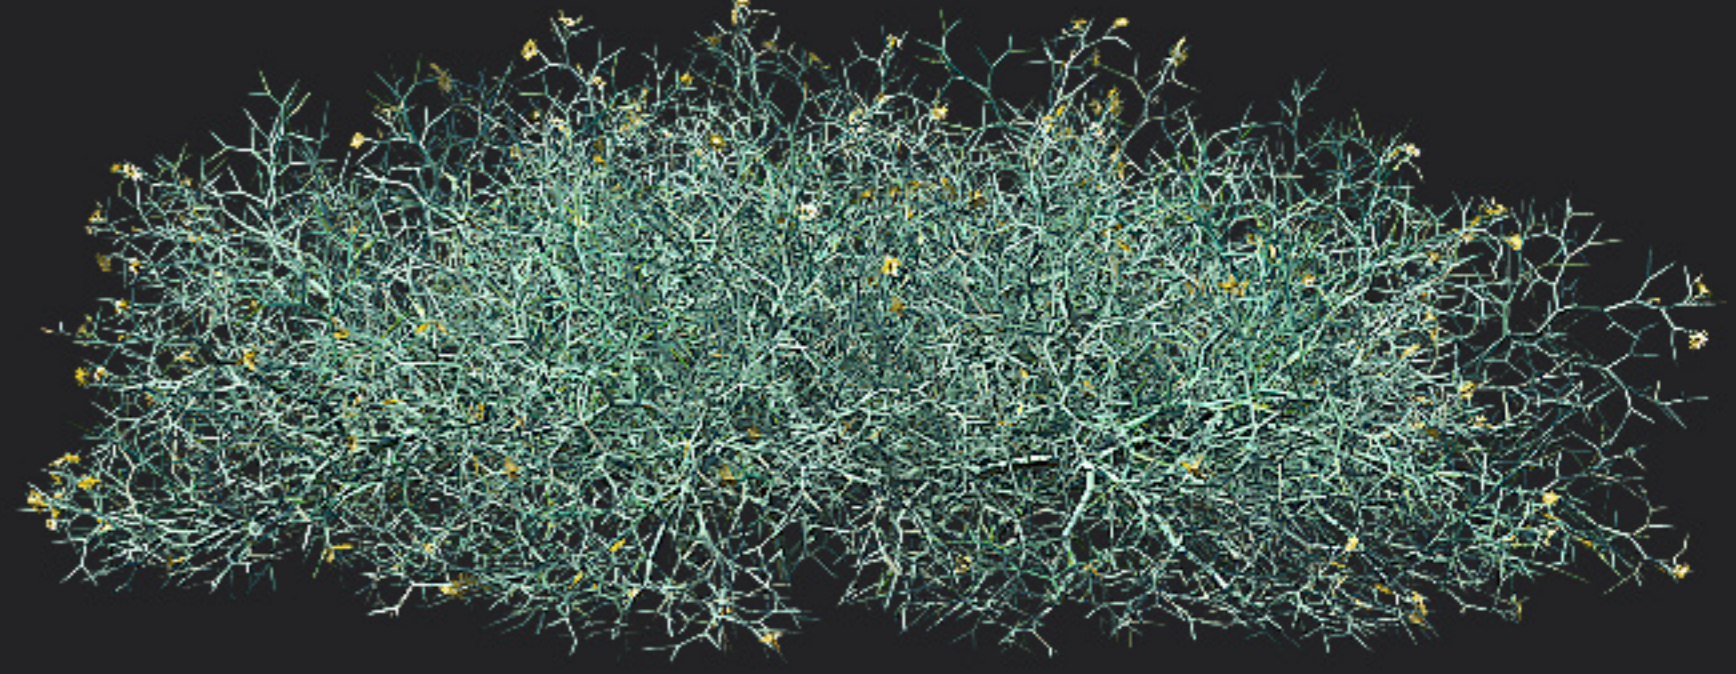

Plant Models Vol79

Low Poly

MT_PM_V79_Low_Alhagi_sparsifolia_01_01-----03

120
110
90
80
70
60
50
40
30
20
10

MT_PM_V79_Low_Alhagi_sparsifolia_01_04-----06

MT_PM_V79_Low_Kalidium_foliatum_01_01-----03

MT_PM_V79_Low_Salsola_tragus_01_01-----03

MT_PM_V79_Low_Salsola_tragus_01_04-----06