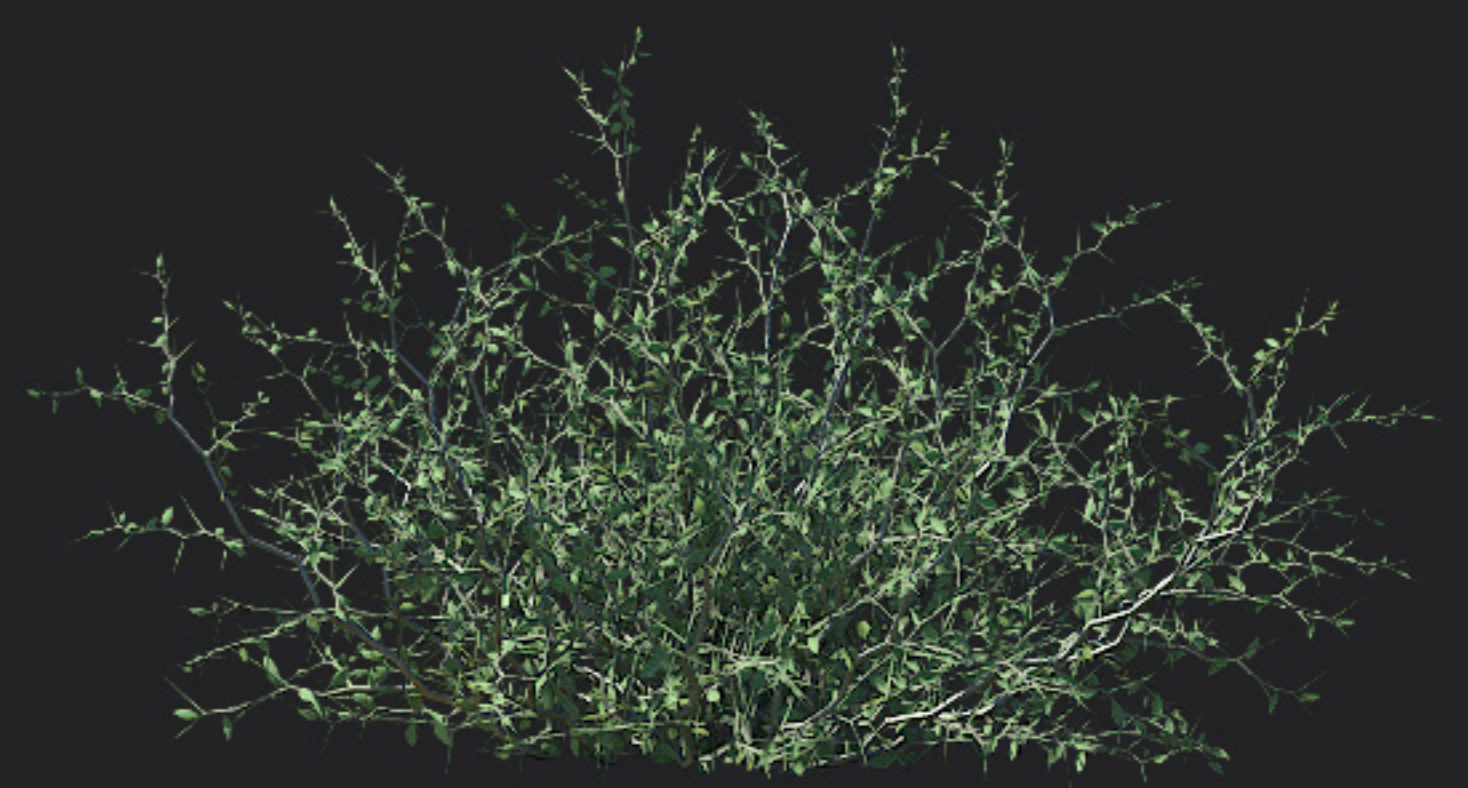

Plant Models Vol79

Low Poly

MT_PM_V79_Low_Alhagi_sparsifolia_01_01-----03

120
110
90
80
70
60
50
40
30
20
10

MT_PM_V79_Low_Alhagi_sparsifolia_01_04-----06

MT_PM_V79_Low_Kalidium_foliatum_01_01-----03

MT_PM_V79_Low_Salsola_tragus_01_01-----03

MT_PM_V79_Low_Salsola_tragus_01_04-----06