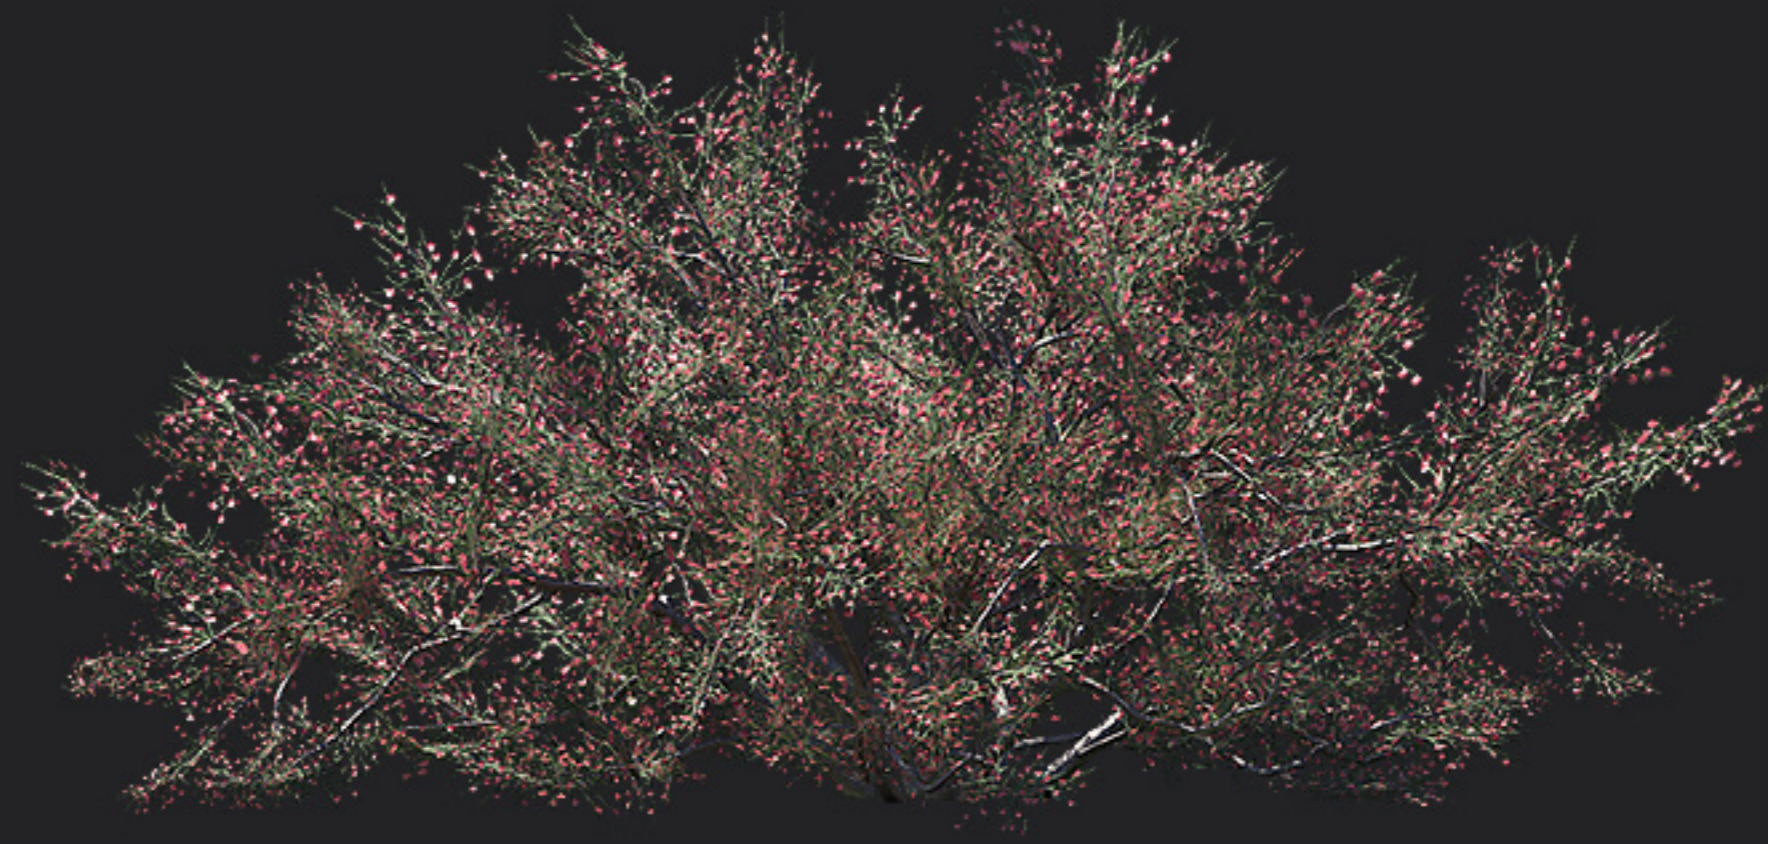

Plant Models Vol79

Low Poly

MT_PM_V79_Low_Alhagi_sparsifolia_01_01-----03

120
110
90
80
70
60
50
40
30
20
10

MT_PM_V79_Low_Alhagi_sparsifolia_01_04-----06

MT_PM_V79_Low_Kalidium_foliatum_01_01-----03

MT_PM_V79_Low_Salsola_tragus_01_01-----03

MT_PM_V79_Low_Salsola_tragus_01_04-----06