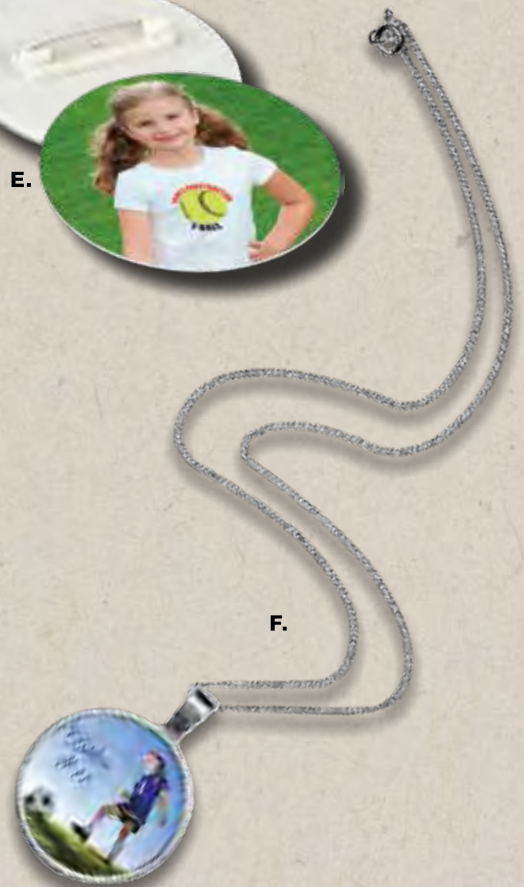

J.

Sports

A.

A. SBL052
2-Sided Felt Pennant
Size: 8" x 18"

B. SMP1
Rectangle Neoprene
Mouse Pad
Size: 9 1/4" x 7 3/4" x 1/8"

B.

C. Sport Sleeves
VCAS1080S
Youth Small
Size: 10 3/4"
VCAS1080L
Youth Large
Size: 12 1/2"
VCAS1000S
Adult Small
Size: 13"
VCAS1000L
Adult Large
Size: 16"
VCAS1000XL
Adult Extra Large
Size: 16"

C.

D. SBL204-214
Slide Sandals with
Memory Foam and
Adjustable Straps
Size: XS-2XL
Ask for Sizing Chart

E.

E. UN5665
Gloss Button
with Pin
Size: 2.5" Diameter

F. UN4685KT
Silver Pendant
Size: .86" Diameter