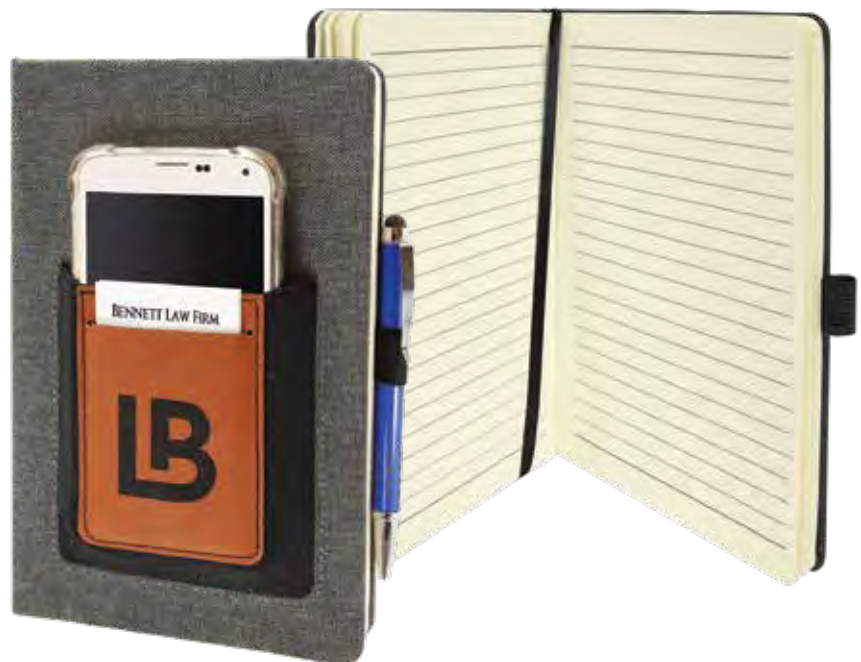

## Canvas Journal with Cell Phone & Card Slot

Size: 5 1/4" x 8 1/4"

Phone Pouch Size: 3 3/4" x 4 1/2"

- GFT1225 - Gray with Gray
- GFT1226 - Gray with Black/Silver
- GFT1227 - Gray with Rawhide