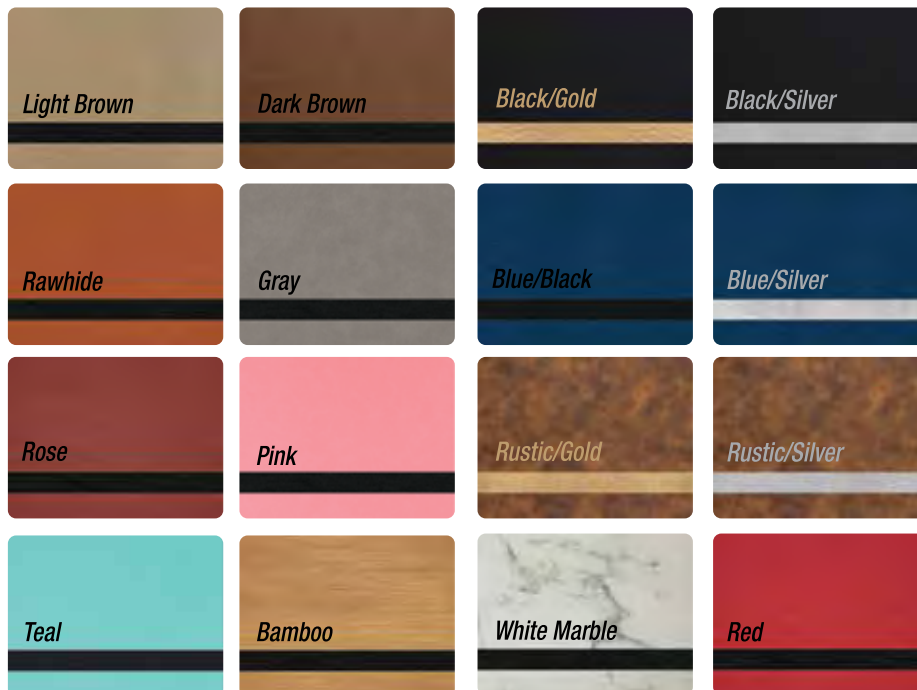

*Name Badges* .....50-51

*Photo Frames* ..... 52-53

*Plaques* .....54

*Wall Decor* .....55

*Ornaments* .....56

### Complete Line of Leatherette Swatches

*Premier* *lasered leatherette*  
The Ultimate in Recognition & Gifts

for color swatches see table of contents