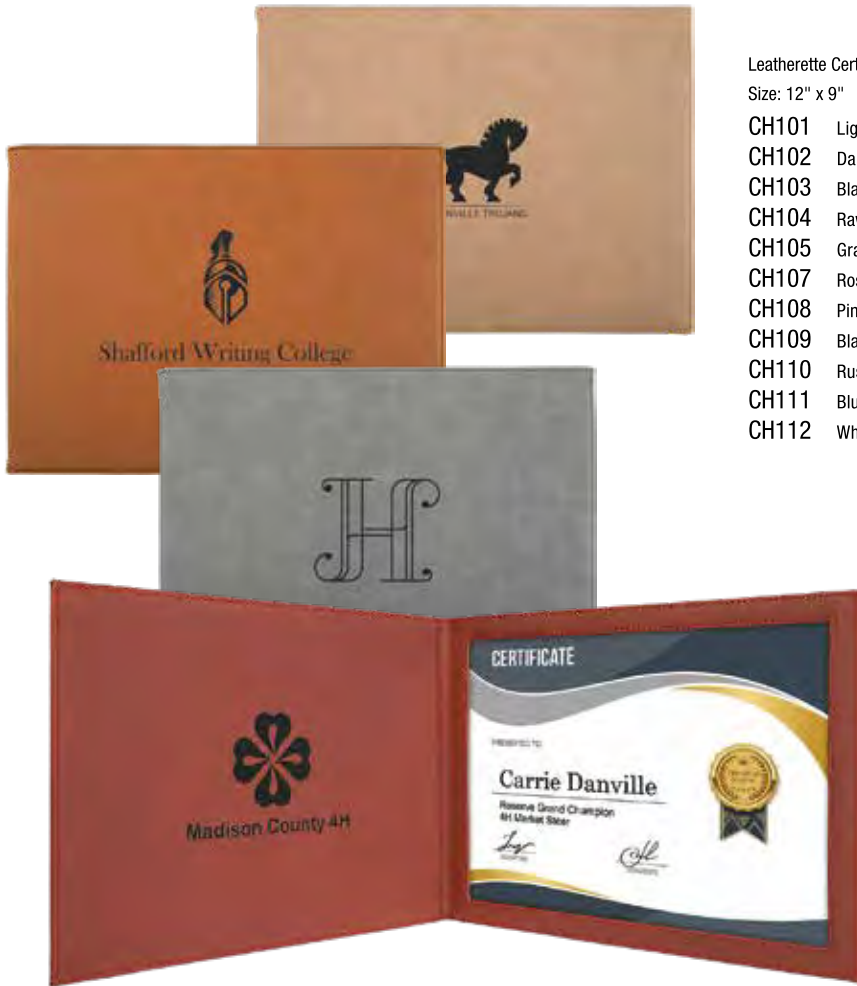

Leatherette or Cork Sketch Books

Size: 7" x 9 3/4"

- GFT2261 Light Brown
- GFT2262 Dark Brown
- GFT2263 Black/Gold
- GFT2264 Rawhide
- GFT2265 Gray
- GFT2266 Rosé
- GFT2267 Pink
- GFT2268 Black/Silver
- GFT2269 Rustic/Gold
- GFT2270 Cork
- GFT2271 Teal
- GFT2272 Blue/Silver
- GFT2273 Bamboo
- GFT2274 White Marble
- GFT2275 Red

Leatherette Certificate Holders & Mouse Pads

Lasered
Leatherette

Leatherette Certificate Holders

Size: 12" x 9"

- CH101 Light Brown
- CH102 Dark Brown
- CH103 Black/Gold
- CH104 Rawhide
- CH105 Gray
- CH107 Rosé
- CH108 Pink
- CH109 Black/Silver
- CH110 Rustic/Gold
- CH111 Blue/Silver
- CH112 White Marble