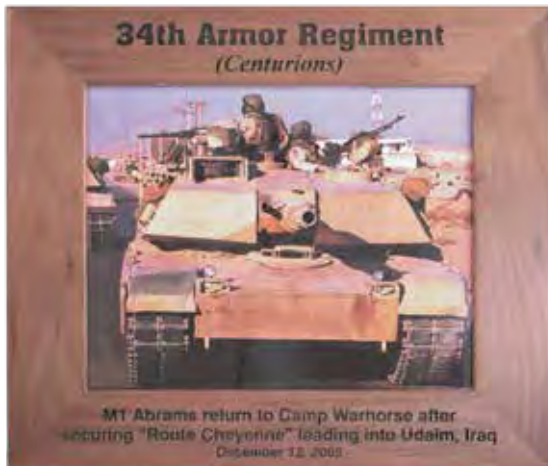

Frames can hang or stand horizontally or vertically.

PTF546
Red Alder Photo Frame
Holds: 4" X 6"

PTF557
Red Alder Photo Frame
Holds: 5" X 7"

Frames can hang or stand horizontally or vertically.

PTF246
Genuine Walnut Photo Frame
Holds: 4" X 6"