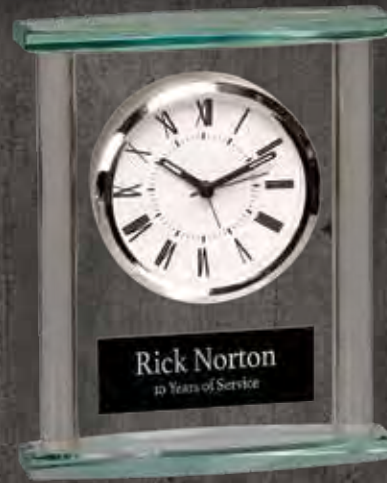

Glass Clocks

GCK101
Arch Glass Clock with
Black Border
Size: 6 1/4"

GCK102
Square Arch Glass Clock with
Black Border
Size: 6 1/4"

GCK003
Square Glass Clock
Size: 7"

GCK001
Arch Glass Clock
Size: 6 1/4"

T138
Rosewood Finish Glass Clock with Beveled
Columns
Size: 7"