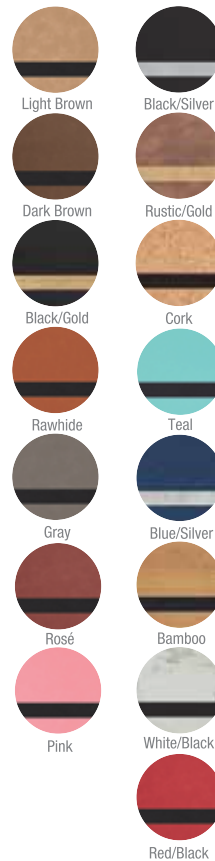

Leatherette Coasters & Coaster Sets

*Lasered
Leatherette*

- GFT195 Light Brown
- GFT196 Dark Brown
- GFT251A Black/Gold
- GFT272 Rawhide
- GFT382 Gray
- GFT384 Rosé
- GFT385 Pink
- GFT619 Black/Silver
- GFT711 Rustic/Gold
- GFT624 Teal
- GFT835 Blue/Silver
- GFT871 Bamboo
- GFT872 White Marble
- GFT912 Red

4" Round Leatherette Coaster

GFT620
4" Round Cork Coaster

- GFT193 Light Brown
- GFT194 Dark Brown
- GFT250A Black/Gold
- GFT271 Rawhide
- GFT378 Gray
- GFT380 Rosé
- GFT381 Pink
- GFT618 Black/Silver
- GFT710 Rustic/Gold
- GFT625 Teal
- GFT836 Blue/Silver
- GFT873 Bamboo
- GFT874 White Marble
- GFT914 Red

4" x 4" Square Leatherette Coaster

GFT621
4" x 4" Square Cork Coaster

GFT622
4" Round Cork Coaster Set
Available only in the colors listed above.

1. GFT237 Light Brown
   - GFT238 Dark Brown
   - GFT260A Black/Gold
   - GFT281 Rawhide
   - GFT405 Gray
   - GFT408 Pink
   - GFT283 Black/Silver
   - GFT720 Rustic/Gold
   - GFT626 Teal
2. 4" Round Leatherette Coaster Set
   Available only in the colors listed above.

1. GFT239 Light Brown
   - GFT240 Dark Brown
   - GFT261A Black/Gold
   - GFT282 Rawhide
   - GFT409 Gray
   - GFT412 Pink
   - GFT284 Black/Silver
   - GFT721 Rustic/Gold
   - GFT627 Teal
2. 4" x 4" Square Leatherette Coaster Set
   Available only in the colors listed above.

GFT623
4" x 4" Square Cork Coaster Set
Available only in the colors listed above.