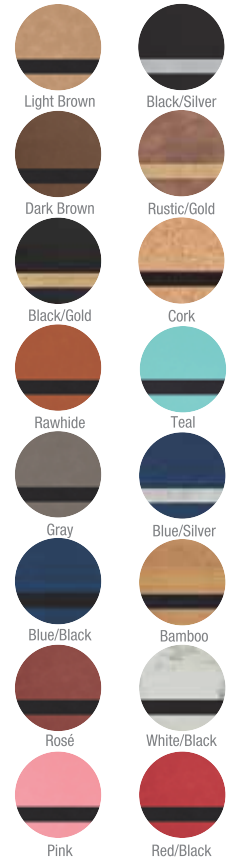

LMG5LD1
Black Flexible Silicone Lid

LMG5LD2
White Flexible Silicone Lid

Leatherette Mug Sleeve Keeps Hands Cool...Sold Separately. See Next Page.

MUGS DRINKWARE

Leatherette Mug Sleeves

Lasered
Leatherette

- GFT210 Light Brown
 - GFT211 Dark Brown
 - GFT253A Black/Gold
 - GFT274 Rawhide
 - GFT616 Black/Silver
 - GFT713 Rustic/Gold
- 3" Leatherette Mug Sleeve
Available only in the colors listed above

- LTM061 Gloss Black
 - LTM062 Gloss Red
 - LTM063 Gloss Blue
 - LTM064 Gloss Green
 - LTM065 Gloss Orange
 - LTM066 Gloss Silver
- 14 oz. Gloss Finish
Travel Mugs with Handle

LTM033
15 oz. Bamboo Tumbler

Top View of Lid

Can be personalized. Personalization cost is extra.

Leatherette & Cork Beverage Holders

- GFT191 Light Brown
 - GFT192 Dark Brown
 - GFT249A Black/Gold
 - GFT270 Rawhide
 - GFT374 Gray
 - GFT375 Blue/Black
 - GFT376 Rosé
 - GFT377 Pink
 - GFT615 Black/Silver
 - GFT709 Rustic/Gold
 - GFT803 Teal
 - GFT833 Blue/Silver
 - GFT867 Bamboo
 - GFT868 White Marble
 - GFT916 Red
- 3 3/4" Leatherette Beverage Holder

- GFT780 Cork
- 3 3/4" Cork Beverage Holder

Lasered
Leatherette

Insulated Beverage Holders & Barrel Mugs

- BHM02 Black
 - BHM03 Red
 - BHM04 Blue
- Insulated Beverage Holder

BHM01 Stainless Steel
Insulated Beverage Holder