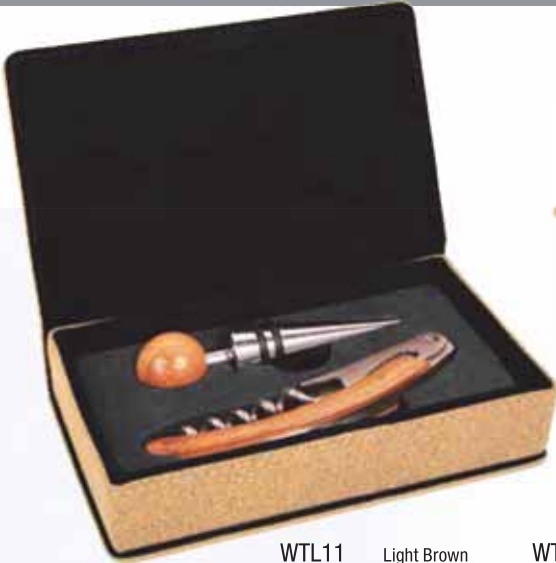

Wine DRINKWARE

Wine Gift Sets

WBX12
14 1/4" x 4 1/2" x 4 3/4"
Rosewood Finish Single Wine Presentation
Box with Tools (Wine bottle not included)

WBX21
14 1/4" x 4 1/4" x 4 5/8"
Matte Black Finish Single Wine Presentation
Box with Tools (Wine bottle not included)

WBX31
14 1/4" x 4 1/4" x 4 3/4"
Solid Bamboo Single Wine
Presentation Box with Tools
(Wine bottle not included)

Leatherette Wine Tool Sets

Lasered
Leatherette

WTL21
Cork Shown

- WTL11 Light Brown
- WTL12 Dark Brown
- WTL13A Black/Gold
- WTL14 Rawhide
- WTL15 Gray
- WTL19 Black/Silver
- WTL20 Rustic/Gold