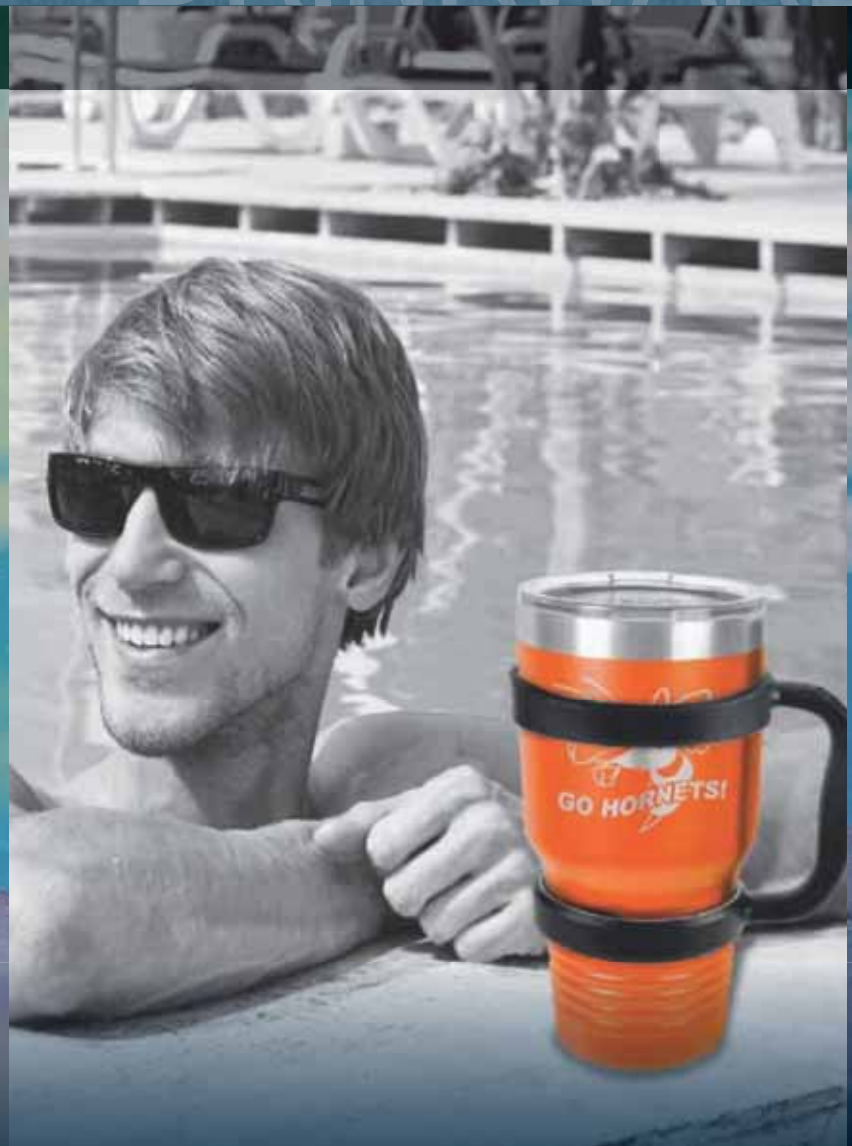

High Endurance DRINKWARE

Malibu Sunset Cocktail

- 2 oz. Malibu rum
- 4 oz. pineapple juice
- 1 oz. grenadine
- maraschino cherries
- pineapple chunks

Fill glass with ice and pour in pineapple juice and rum, stir. Then slowly add grenadine, pouring down one side to get the neat looking color separation. Garnish with maraschino cherries and a pineapple chunk and enjoy!

Polar Camel 30 oz. Ringneck Tumblers

- LTM7302 Black
- LTM7316 Black/Silver Ring
- LTM7303 Red
- LTM7304 Royal Blue
- LTM7305 Pink
- LTM7306 Teal
- LTM7307 Light Blue
- LTM7308 Light Purple
- LTM7309 Purple
- LTM7310 Dark Gray
- LTM7311 Navy Blue
- LTM7312 Orange
- LTM7313 Maroon
- LTM7314 White
- LTM7315 Green
- LTM7317 Yellow
- LTM7318 Coral