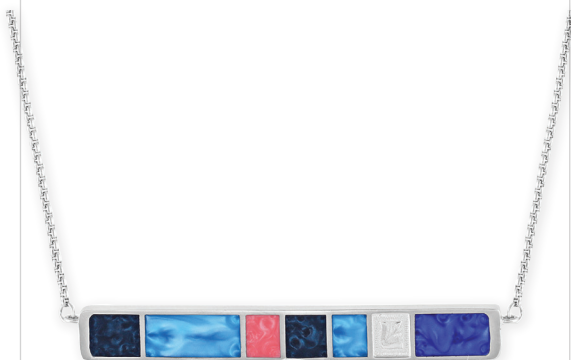

WNC5093
Multi Stone Inlay
15" Chain + 3" Ext.
MSRP $75