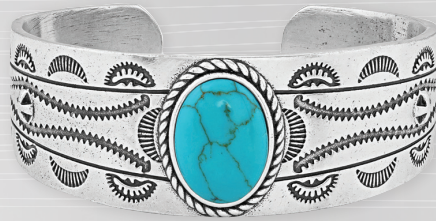

**RG5197**  
Sterling Silver Ring  
One Size Fits Most  
J04 2022 Signature  
MSRP \$75

**RG3430RG**  
Sterling Silver Ring  
Sizes 6-10  
J03 2022 Signature  
MSRP \$85

**RG3419CZ**  
Sterling Silver Ring  
Sizes 6-9  
J04 2022 Signature  
MSRP \$85

**RG2550**  
Sterling Silver Ring  
Sizes 7-9  
J04 2022 Signature  
MSRP \$85

**RG3183**  
Sterling Silver Ring  
Sizes 6-8  
J04 2022 Signature  
MSRP \$75

**RG152**  
Sterling Silver Ring  
Sizes 6-8  
J04 2022 Signature  
MSRP \$75

Add these proven Best Sellers to your assortment

**BRACELETS**

Products not shown at actual size.

**BC5126**  
Turquoise Cuff  
J80 2022 Signature  
MSRP \$75

**BC5034**  
Turquoise Cuff  
J90 2022 Signature  
MSRP \$70