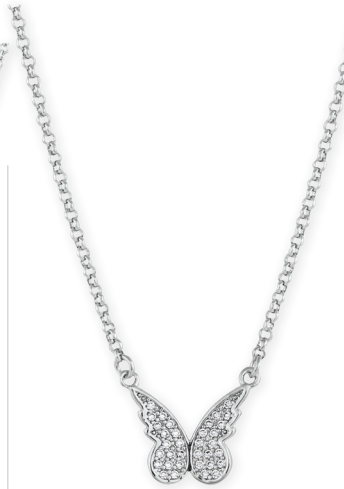

NC5267
16" Chain + 3 Ext.
MSRP $45