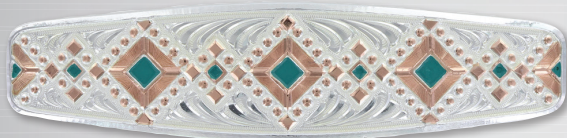

MONTANA *Must-Haves*

HAIR ACCESSORIES & BOLO TIES

Products not shown at actual size.

BA3713TQ
Barrette
J74 2022 Signature
MSRP $75