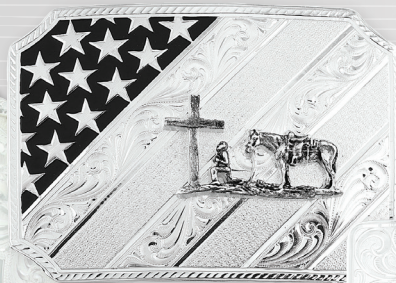

Add these proven Best Sellers to your assortment

**CLASSIC BUCKLES**

Products not shown at actual size.

 **3611-731M**  
4" x 3.25"  
CB13 2022 Signature  
MSRP \$130

 **G868-731**  
4.25" x 3.25"  
CB25 2022 Signature  
MSRP \$120

 **61669-528**  
4.5" x 3.5"  
CB13 2022 Signature  
MSRP \$150

 **25815-767**  
4.375" x 3.25"  
CB09 2022 Signature  
MSRP \$150

 **34800-696**  
4.375" x 3.25"  
CB16 2022 Signature  
MSRP \$170

 **60889-731-V2-BL**  
5.125" x 3.875"  
CB10 2022 Signature  
MSRP \$150