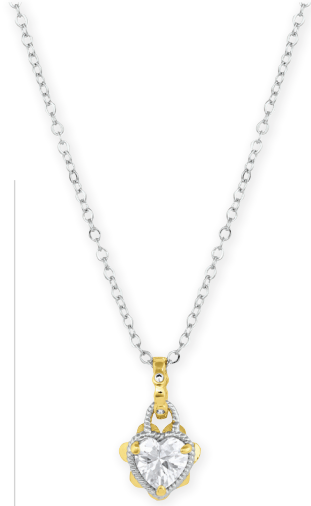

NC5279
16" Chain + 3 Ext.
MSRP $50