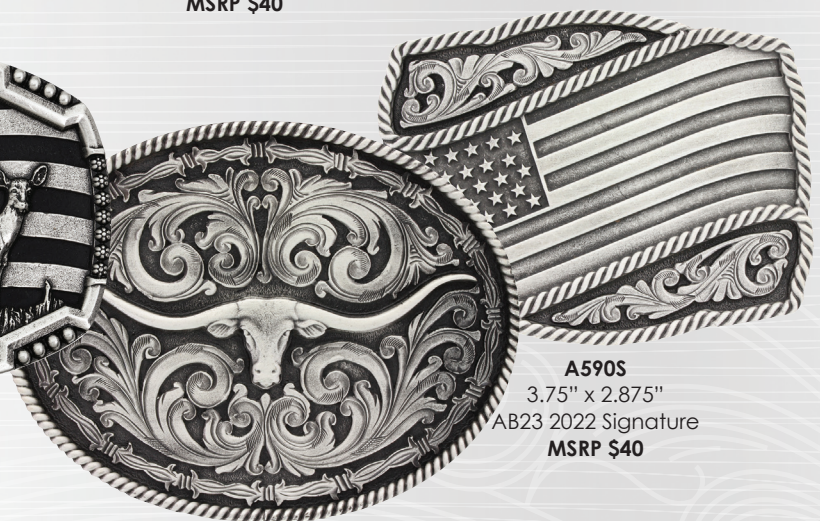

## ATTITUDE BUCKLES

Products not shown at actual size.

**A911YEL**  
4" x 3"  
AB07 2022 Signature  
MSRP \$50

**A507C**  
4" x 3"  
AB39 2022 Signature  
MSRP \$40

**A905CK**  
4" x 3"  
AB05 2022 Signature  
MSRP \$55

**A919DB**  
4.25" x 2.75"  
AB13 2022 Signature  
MSRP \$50

**A543**  
4.5" x 3.5"  
AB21 2022 Signature  
MSRP \$45

**A913YEL**  
4" x 3"  
AB06 2022 Signature  
MSRP \$45

**A272**  
3.75" x 2.625"  
AB26 2022 Signature  
MSRP \$40

**A515C**  
4" x 3.125"  
AB26 2022 Signature  
MSRP \$40

**A867**  
4" x 3"  
AB24 2022 Signature  
MSRP \$45

**A785S**  
4" x 3"  
AB38 2022 Signature  
MSRP \$40

**A590S**  
4.5" x 3.5"  
AB41 2022 Signature  
MSRP \$40