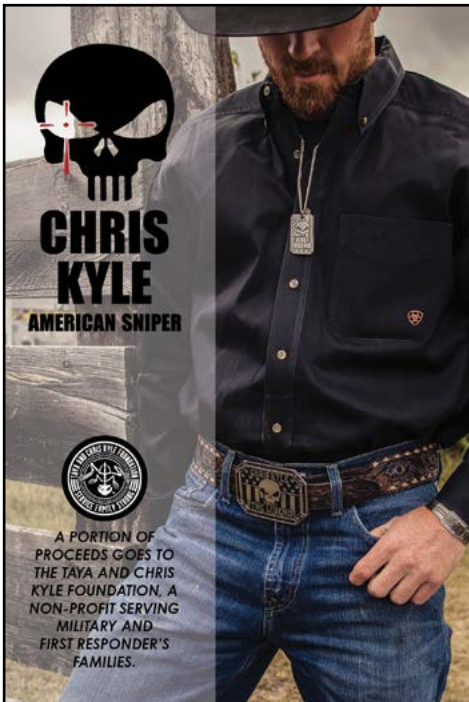

AVAILABLE IN 4X6 ONLY

XPOS206-07
Men's Accessories POS 4x6 - includes Easel

XPOS206-08
Classic Buckles POS 4x6 - includes Easel

XPOS206-09
Chris Kyle POS Informational 4x6
CKNC5104, CKNC5105, CKNC5084,
CKBC5084, CKBC5105 - includes Easel