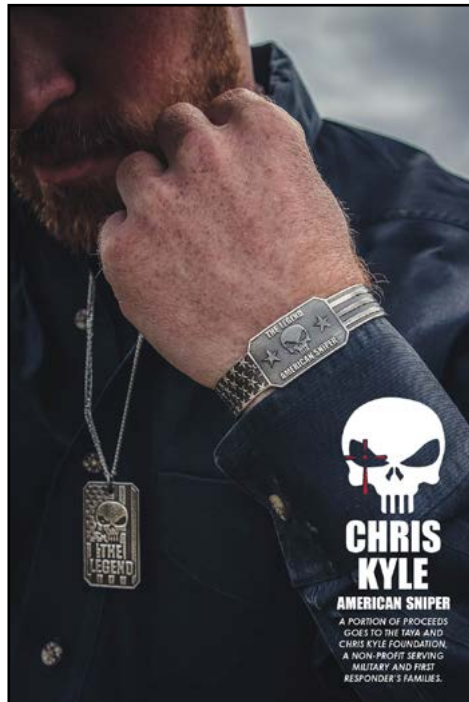

XPOS206-11
Chris Kyle POS 4x6 CKNC5084,
CKBC5084 - includes Easel