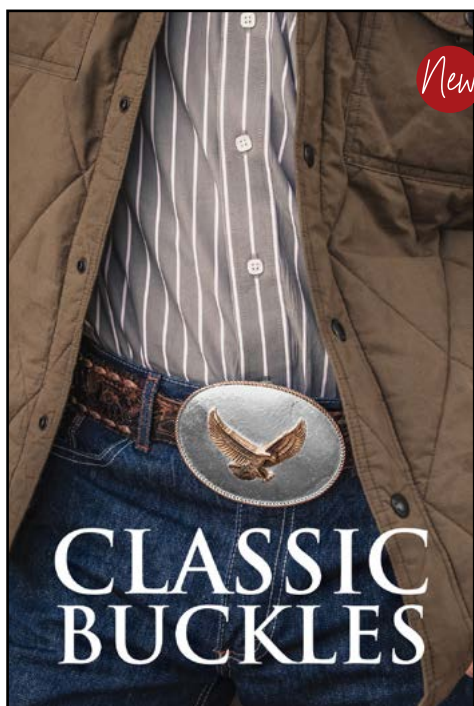

XPOS207-13
Classic Buckles POS 4x6 - includes Easel